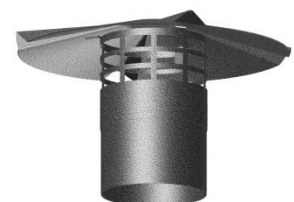

# KIT-04

## PELLET LINE Ø80 CARBON STEEL

N°20 Pipes M/F Opaque Black  
 Carbon Stell Sp.1,2 L=500mm

N°35 Pipes M/F Opaque Black  
 Carbon Stell Sp.1,2 L=1000mm

N°08 Pipes M/F Opaque Black  
 Carbon Stell Sp.1,2 L=250mm

N°20 Wall Covers  
 Black Silicon

N°12 Inspection Plugs Opaque  
 Black Carbon Stell Sp.1,2

N°20 Stell Wall Bracket  
 Opaque Black

N°04 Stainless Steel Flue  
 Outlet Horizontal Terminals  
 Opaque Black

N°04 Stainless Steel Air Inlet/Flue  
 Outlet Horizontal Terminals  
 Opaque Black

N°02 Stainless Steel Flue  
 Outlet Vertical Terminals  
 Opaque Black