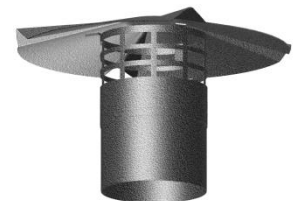

KIT-05

PELLET LINE Ø80 ALUMINUM

**N°50 Pipes M/F Opaque
 Black Extruded Aluminum
 L=1000mm**

**N°27 Pipes M/F Opaque
 Black Extruded Aluminum
 L=500mm**

**N°12 Pipes M/F Opaque
 Black Extruded Aluminum
 L=250mm**

All the illustrated material will be
 supplied on Pallet
 Dim. 80 x 120 h 122cm
 COMPOSITION NOT BE CHANGED

**N°20 Wall Covers
 Black Silicon**

**N°12 Inspection Plugs Opaque
 Black Carbon Stell Sp.1,2**

**N°20 Stell Wall Bracket
 Opaque Black**

**N°04 Stainless Steel
 Flue Outlet Horizontal
 Terminals Opaque Black**

**N°04 Stainless Steel Air Inlet/Flue
 Outlet Horizontal Terminals
 Opaque Black**

**N°02 Stainless Steel Flue
 Outlet Vertical Terminals
 Opaque Black**